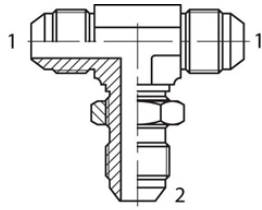

## J TSV T-JOINT FITTING, BULKHEAD

7609-XX

<b>Product info2</b>	Exists in materials: Stainless steel 316 (See related products)
<b>Product group</b>	760
<b>Type</b>	Bulkhead, T
<b>Material</b>	Steel
<b>Thread type</b>	JIC, JIC

Part no.	Dimension	Pipe dim. (mm)	Pipe dim. 2(mm)	Prod. Type
76090707	7/16" x 7/16"	6	6	J TSV
76090808	1/2" x 1/2"	8	8	J TSV
76090909	9/16" x 9/16"	10	10	J TSV
76091212	3/4" x 3/4"	12	12	J TSV
76091414	7/8" x 7/8"	14 15 16	14 15 16	J TSV
76091417	7/8" x 1 1/16"	14 15 16	18 20	J TSV
76091717	1 1/16" x 1 1/16"	18 20	18 20	J TSV
76091721	1 1/16" x 1 5/16"	18 20	25	J TSV
76092121	1 5/16" x 1 5/16"	25	25	J TSV
76092626	1 5/8" x 1 5/8"	30 32	30 32	J TSV
76093030	1 7/8" x 1 7/8"	38	38	J TSV